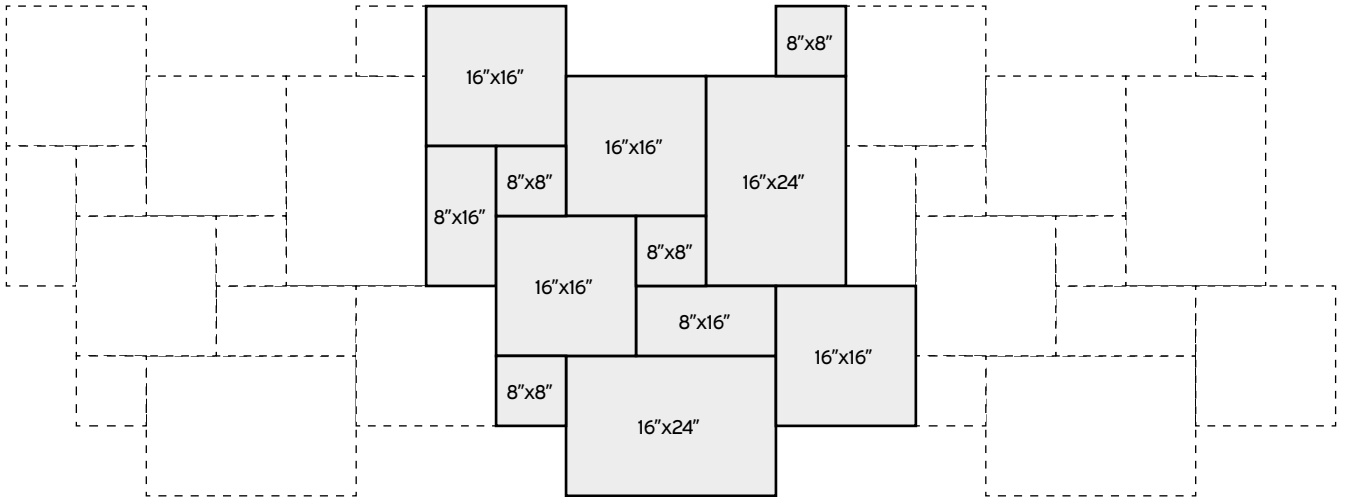

French Pattern Set Drawings