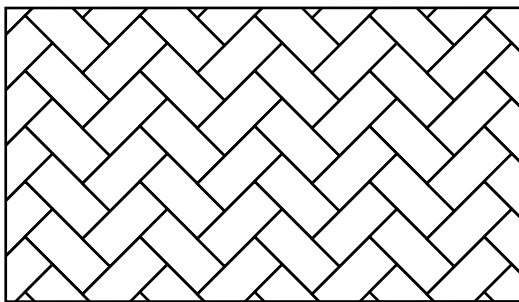

Travertine Packaging

PRODUCT SIZE	Crate / Sqf	Crate / pcs	Crate / Lbs	Crate Dimensions
FRENCH PATTERN SET (8"x8" / 8"x16" / 16"x16" / 16"x24")	176	*	2,800	44"x37"x30"
24"x24"x1.25"	132	33	2,100	43"x29"x28"
16"x24"x1.25"	176	66	2,800	44"x37"x30"
6"x12"x1.25"	168	336	2,600	42"x36"x26"
MINI PATTERN SET (6"x6" / 6"x12" / 12"x12")	168	*	2,600	42"x36"x26"
CRAZY PAVING (ABOUT)	225-250	*	2,650	44"x42"x28"
POOL COPINGS				
	Crate / Lnf			
6"x12"x1.25" 1 SHORT EDGE FULL BULLNOSE	132	264	2,100	42"x28"x30"
12"x24"x1.25" 1 LONG EDGE FULL BULLNOSE	132	66	2,100	46"x29"x31"
6"x12"x2" 1 SHORT EDGE FULL BULLNOSE	80	160	2,100	42"x28"x30"
12"x24"x2" 1 LONG EDGE FULL BULLNOSE	80	40	2,100	53"x47"x26"
12"x48"x2" 1 LONG EDGE FULL BULLNOSE	80	20	2,100	53"x47"x26"
12"x72"x2" 1 LONG EDGE FULL BULLNOSE	60	10	1,600	76"x24"x15"
16"x48"x2" 1 LONG EDGE FULL BULLNOSE	80	20	2,800	52"x46"x21"
TREADS				
	Crate / Lnf			
12"x24"x2" 1 LONG EDGE EASED	80	40	2,100	53"x47"x26"
12"x48"x2" 1 LONG EDGE EASED	80	20	2,100	53"x47"x26"
12"x72"x2" 1 LONG EDGE EASED	60	10	1,600	76"x24"x15"
14"x72"x2" 1 LONG EDGE EASED	60	10	1,950	76"x24"x17"
16"x72"x2" 1 LONG EDGE EASED	60	10	2,100	76"x24"x18"
PIER CAPS				
24"x24"x2" 4 SIDES BULLNOSE	*	20	2,150	44"x44"x30
VENEER STONE				
	Crate / Lnf			
4"xMIX VENEER STONE	183	*	2,550	45"x37"x29"
4"x8" VENEER STONE CORNER	*	400	1,600	45"x37"x29"
BLOCK STEPS				
12"x72"x6" BLOCK STEPS	5	5	*	*
SLABS				
24"x72"x2" SLAB	*	*	*	*

French Pattern Set Drawings

Mini Pattern Set Drawings

6"x12" Paver Drawings

Herringbone

Herringbone

Brick

Parquet

The rising star of hardscaping solutions ✨